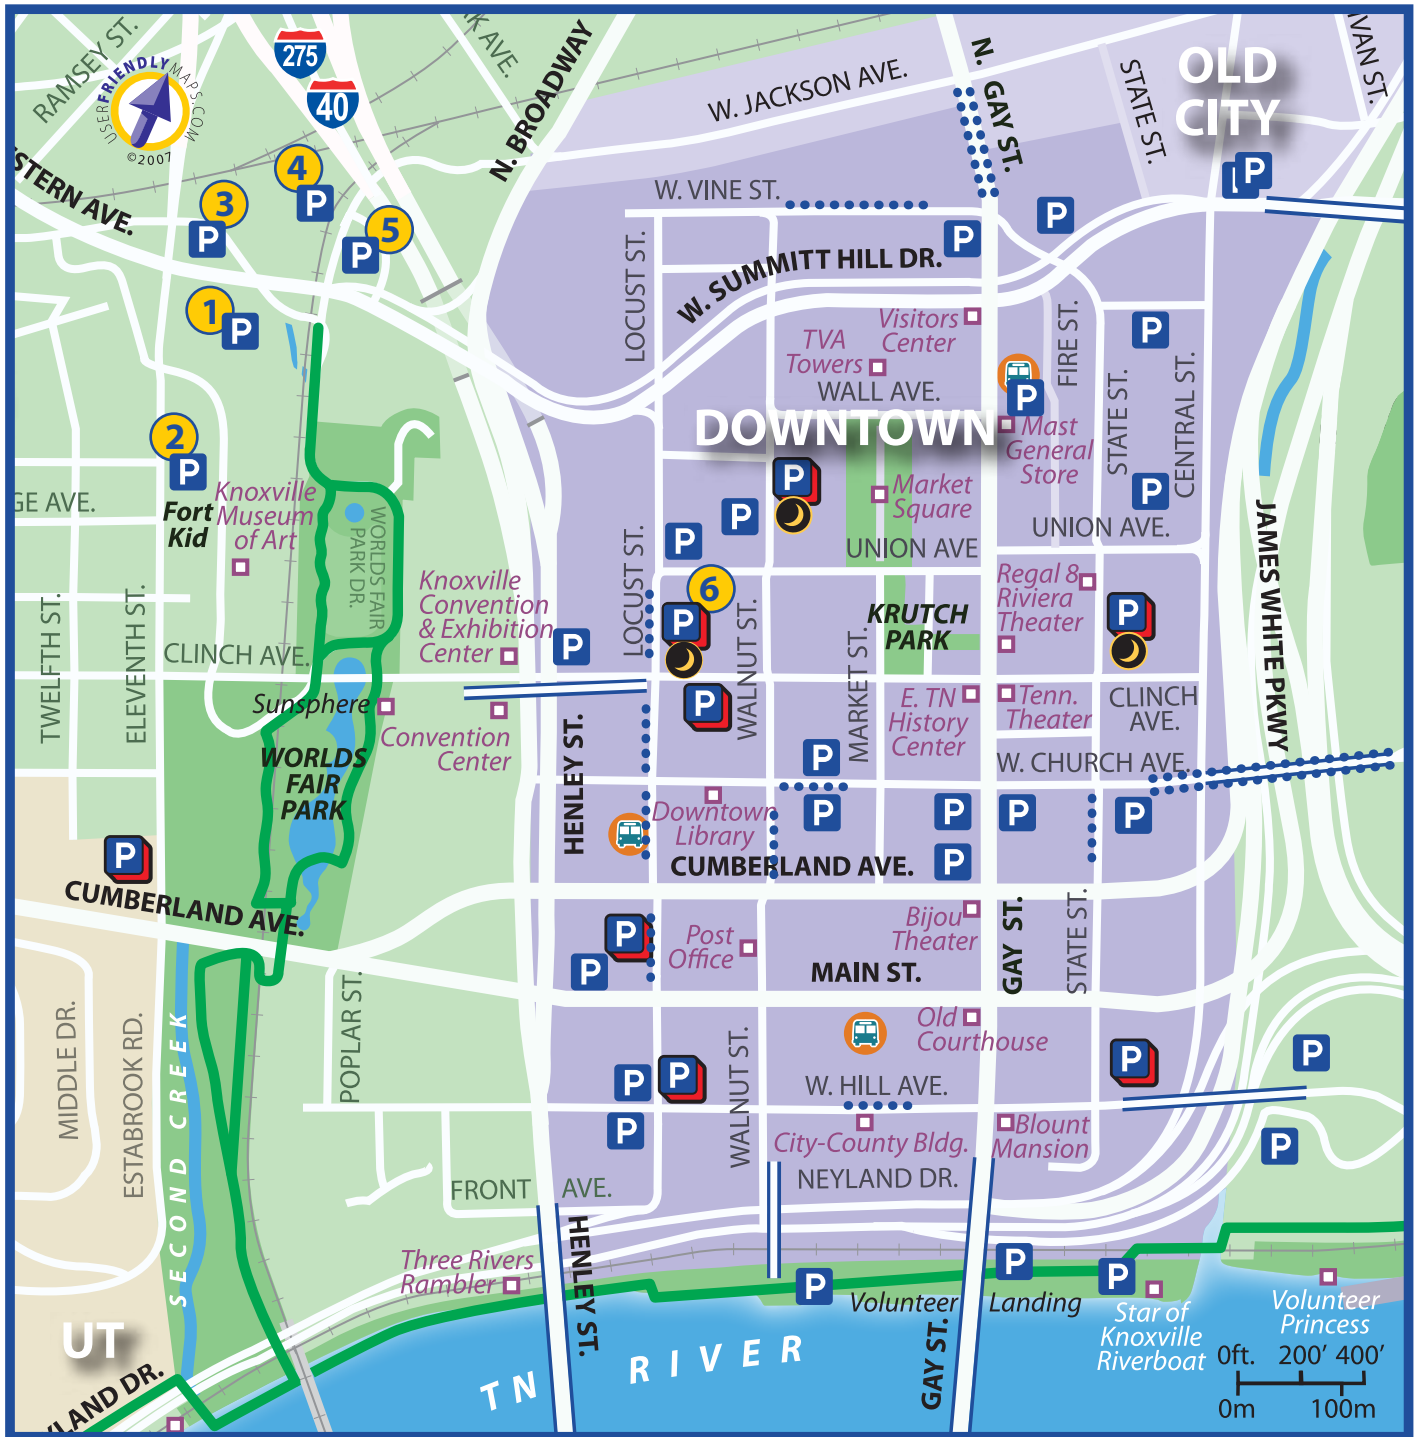

Worlds Fair Park - Parking Map

P Parking Lot
P Free Parking
P Parking Garage
P Off-hour* Parking
..... Parking Meters
 Greenway
 Public Park

*FREE PARKING after 6 p.m. on weekdays & anytime on weekends (excluding some special events.)

Parking Areas labeled #1-6 are the closest FREE parking to World's Fair Park's Performance Lawn.

Listed below are the names of these lots/garages with the number of spaces available. This map includes parking lots/garages all over downtown Knoxville if you prefer or need to park elsewhere. Visit www.knoxparking.com for more locations for parking in the downtown area.